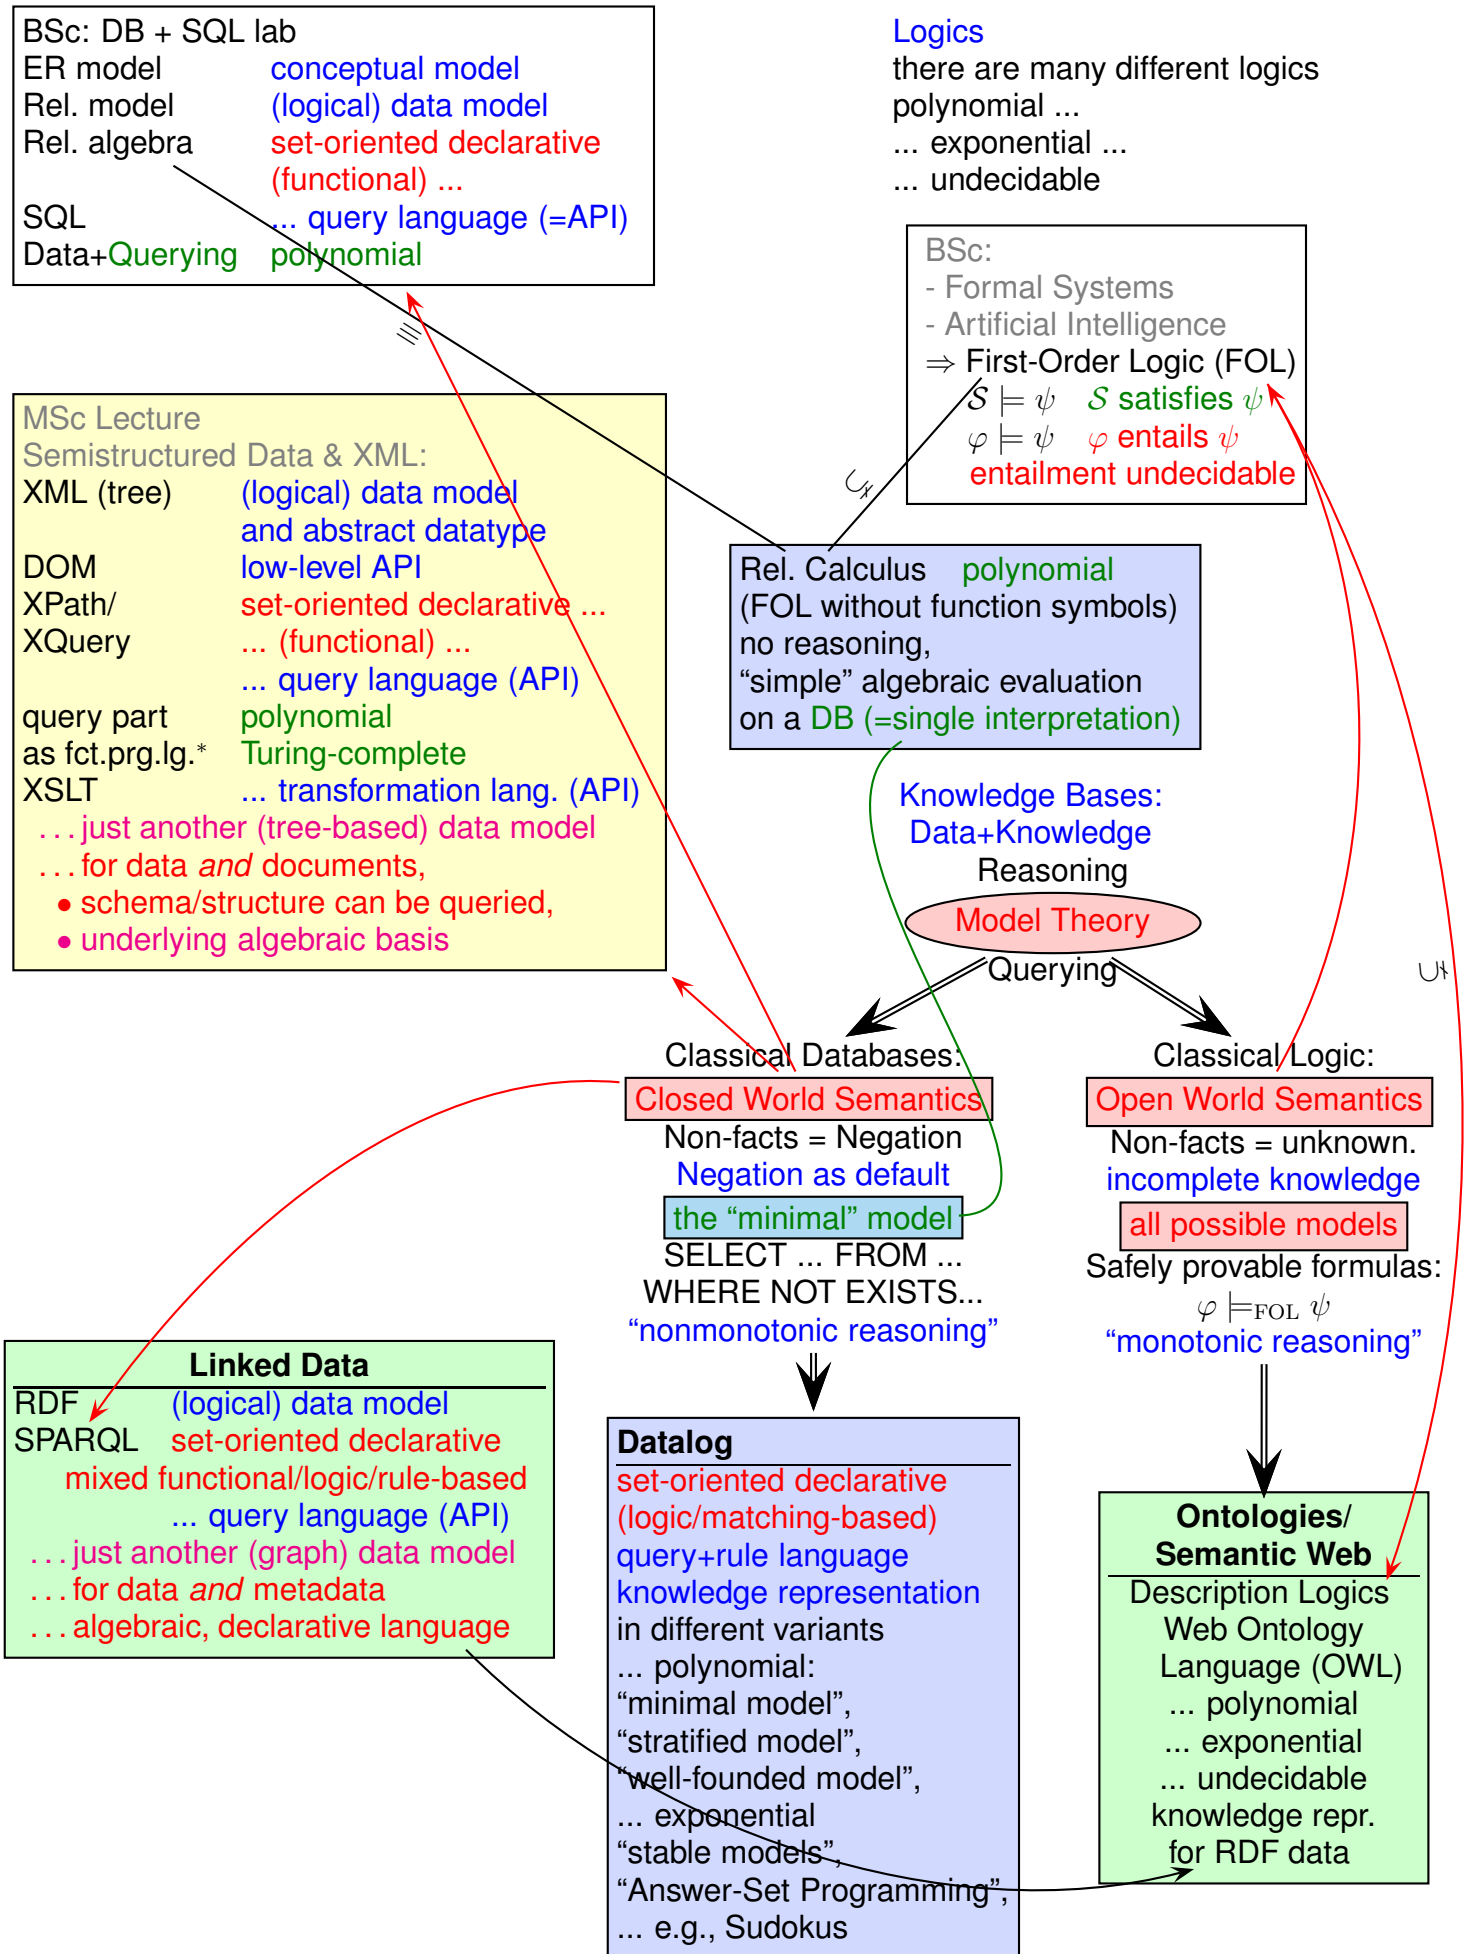

Concepts and Buzzwords

*: XQuery as a whole is a Turing-complete functional programming language whose underlying data model is XML.